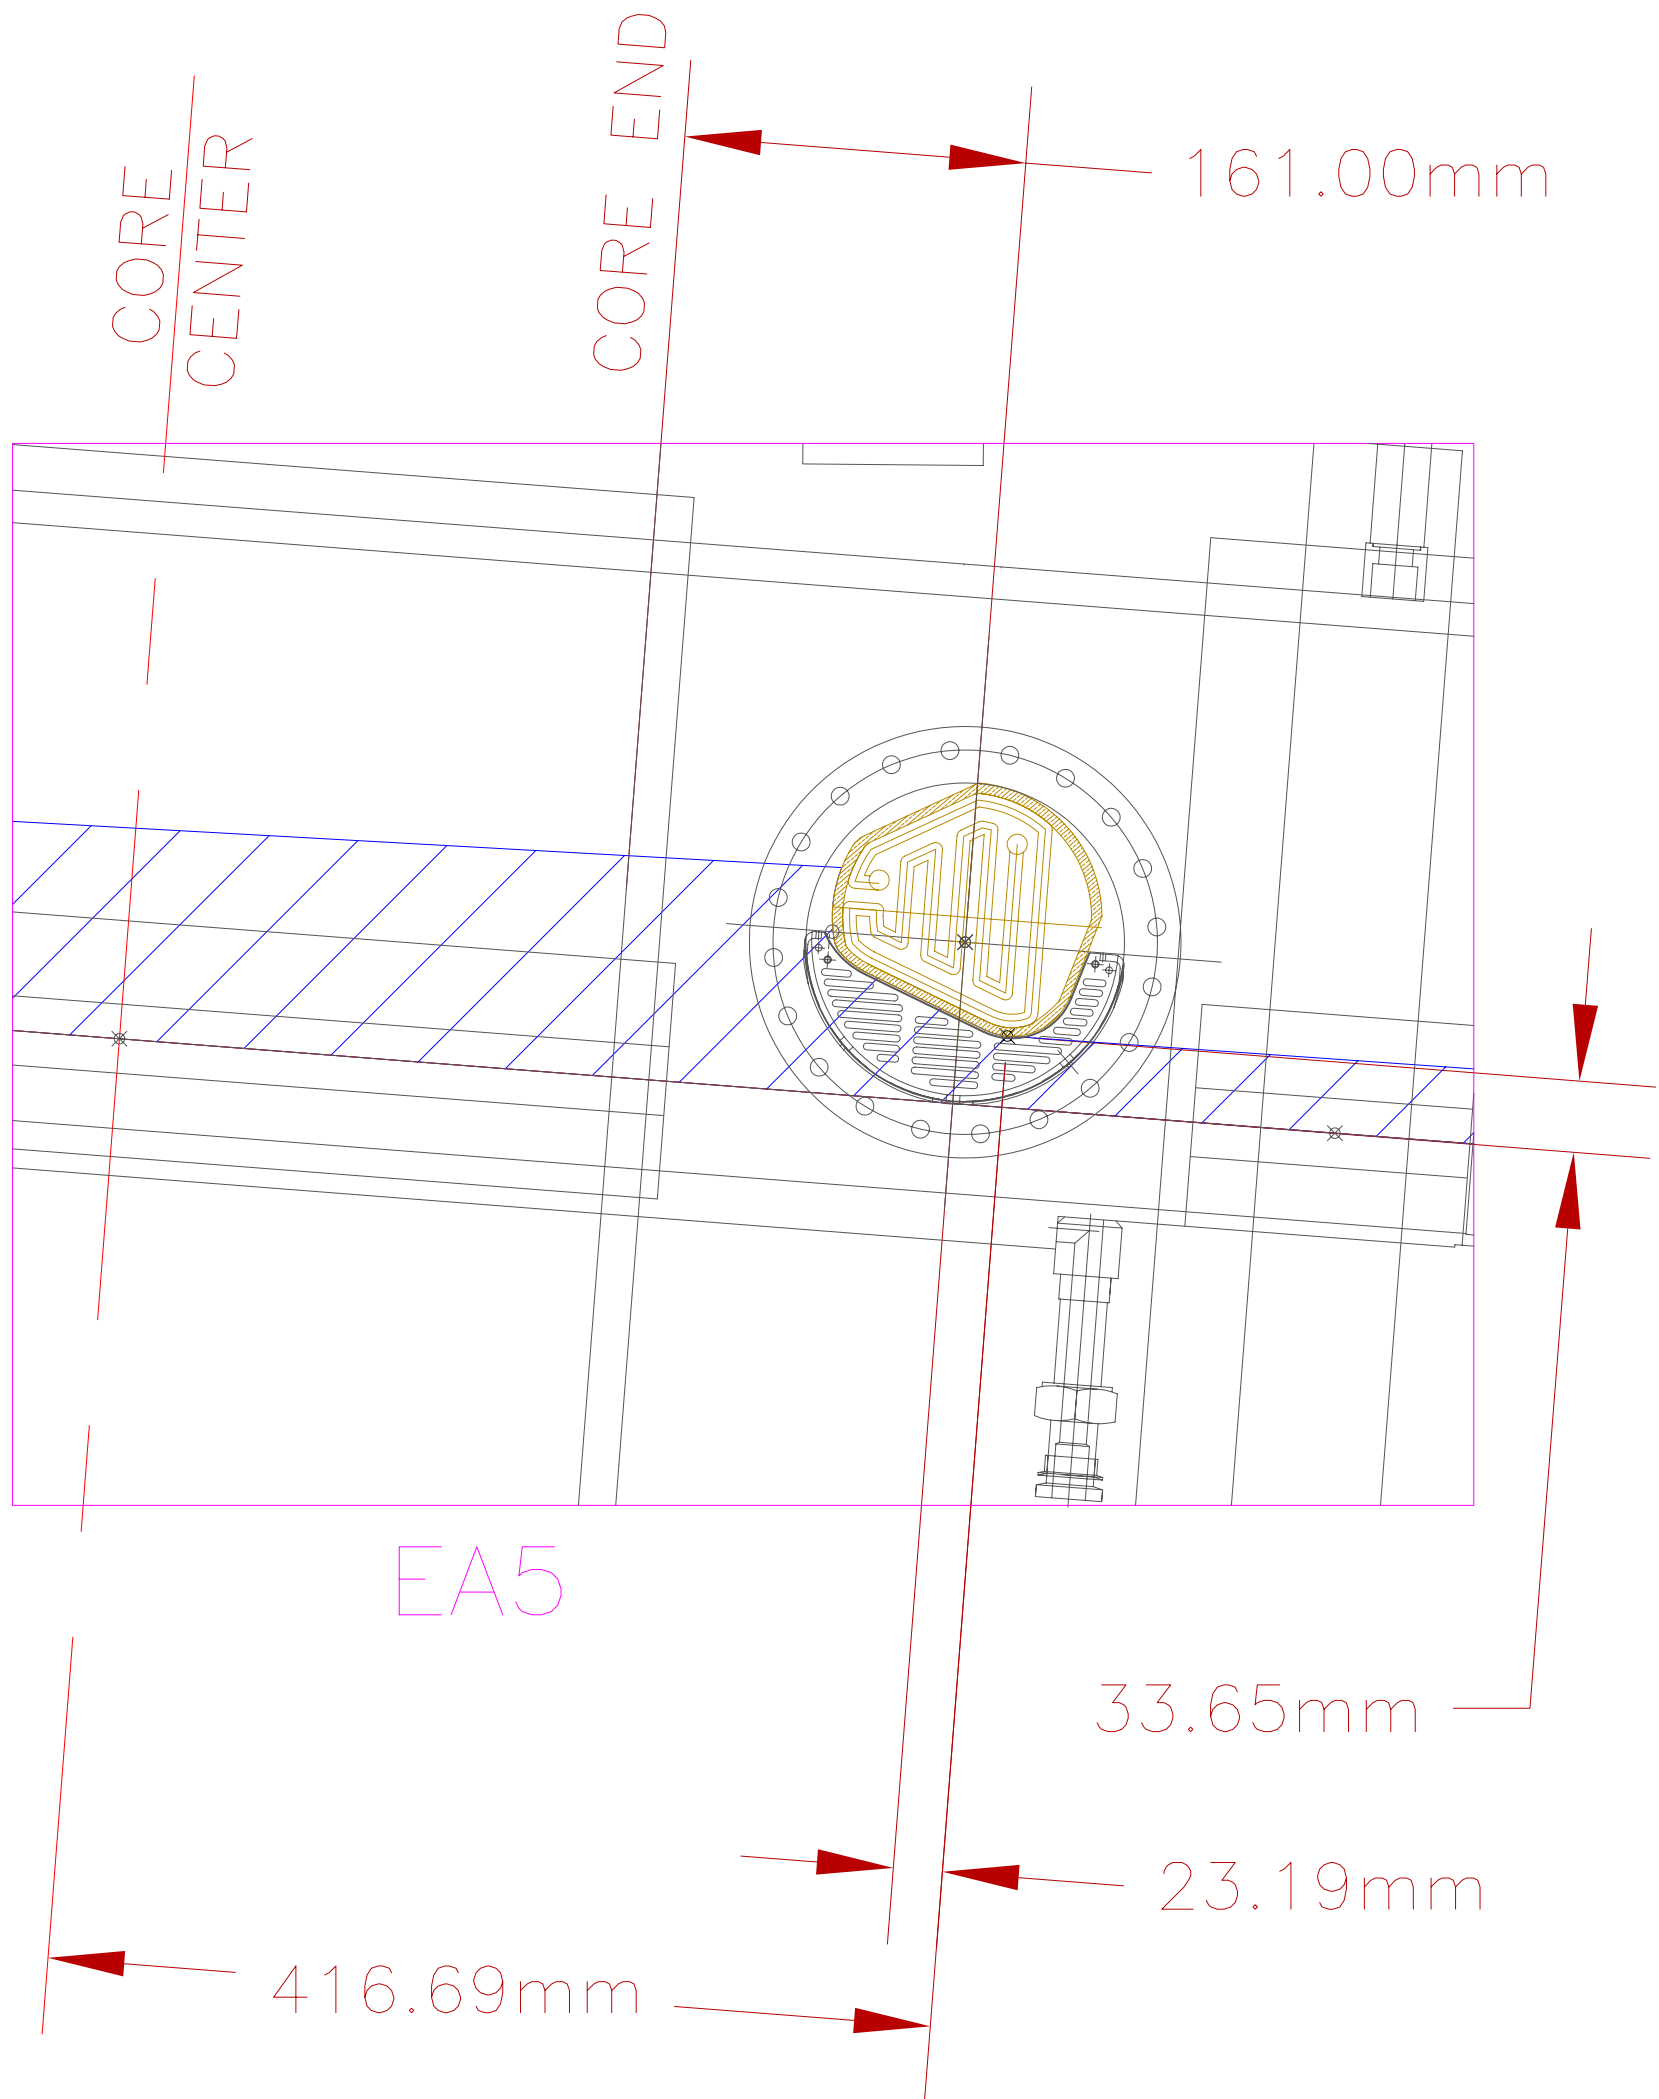

EFFECTIVE  
FIELD

765.00mm

18.87mm

24.01mm

.08r  
AM FAN

30.45mm

CORE CENTER

C2/W2

95.86mm

510.86mm

EFFECTIVE  
FIELD

865.00mm

22.15mm

25.94mm

.08r  
BM FAN

30.39mm

C4/W4

95.86mm

610.86mm

CORE CENTER

# ID EXIT PORT