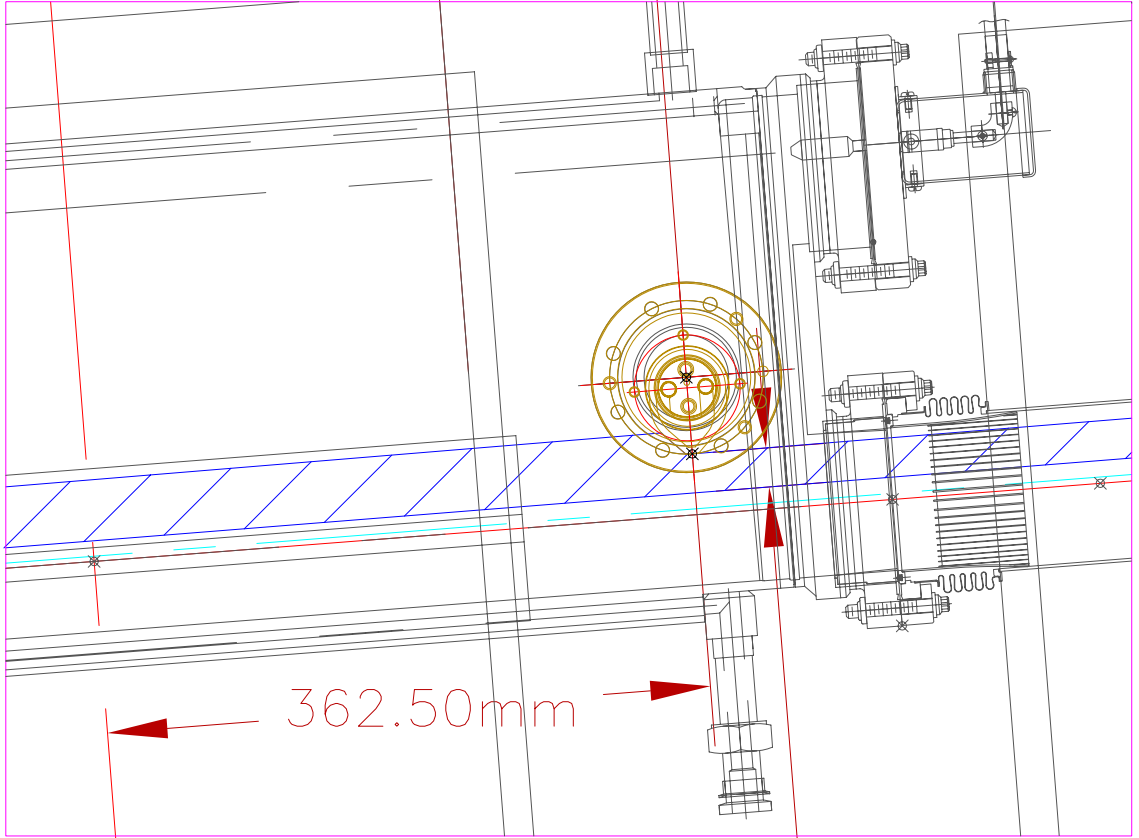

 SELECT HYPERLINK  
TO SHOW ENLARGEMENT

DISPLACED SECTOR-0  
ON-ORBIT BEAM  
310308-920016-01

130.00mm

CORE  
END

CORE  
CENTER

362.50mm

EA1

23.44mm

EFFECTIVE  
FIELD

765.00mm

18.87mm

24.01mm

.08r  
AM FAN

30.45mm

CORE CENTER

C2/W2

95.86mm

510.86mm

EFFECTIVE  
FIELD

865.00mm

22.15mm

25.94mm

.08r  
BM FAN

30.39mm

C4/W4

95.86mm

610.86mm

CORE CENTER