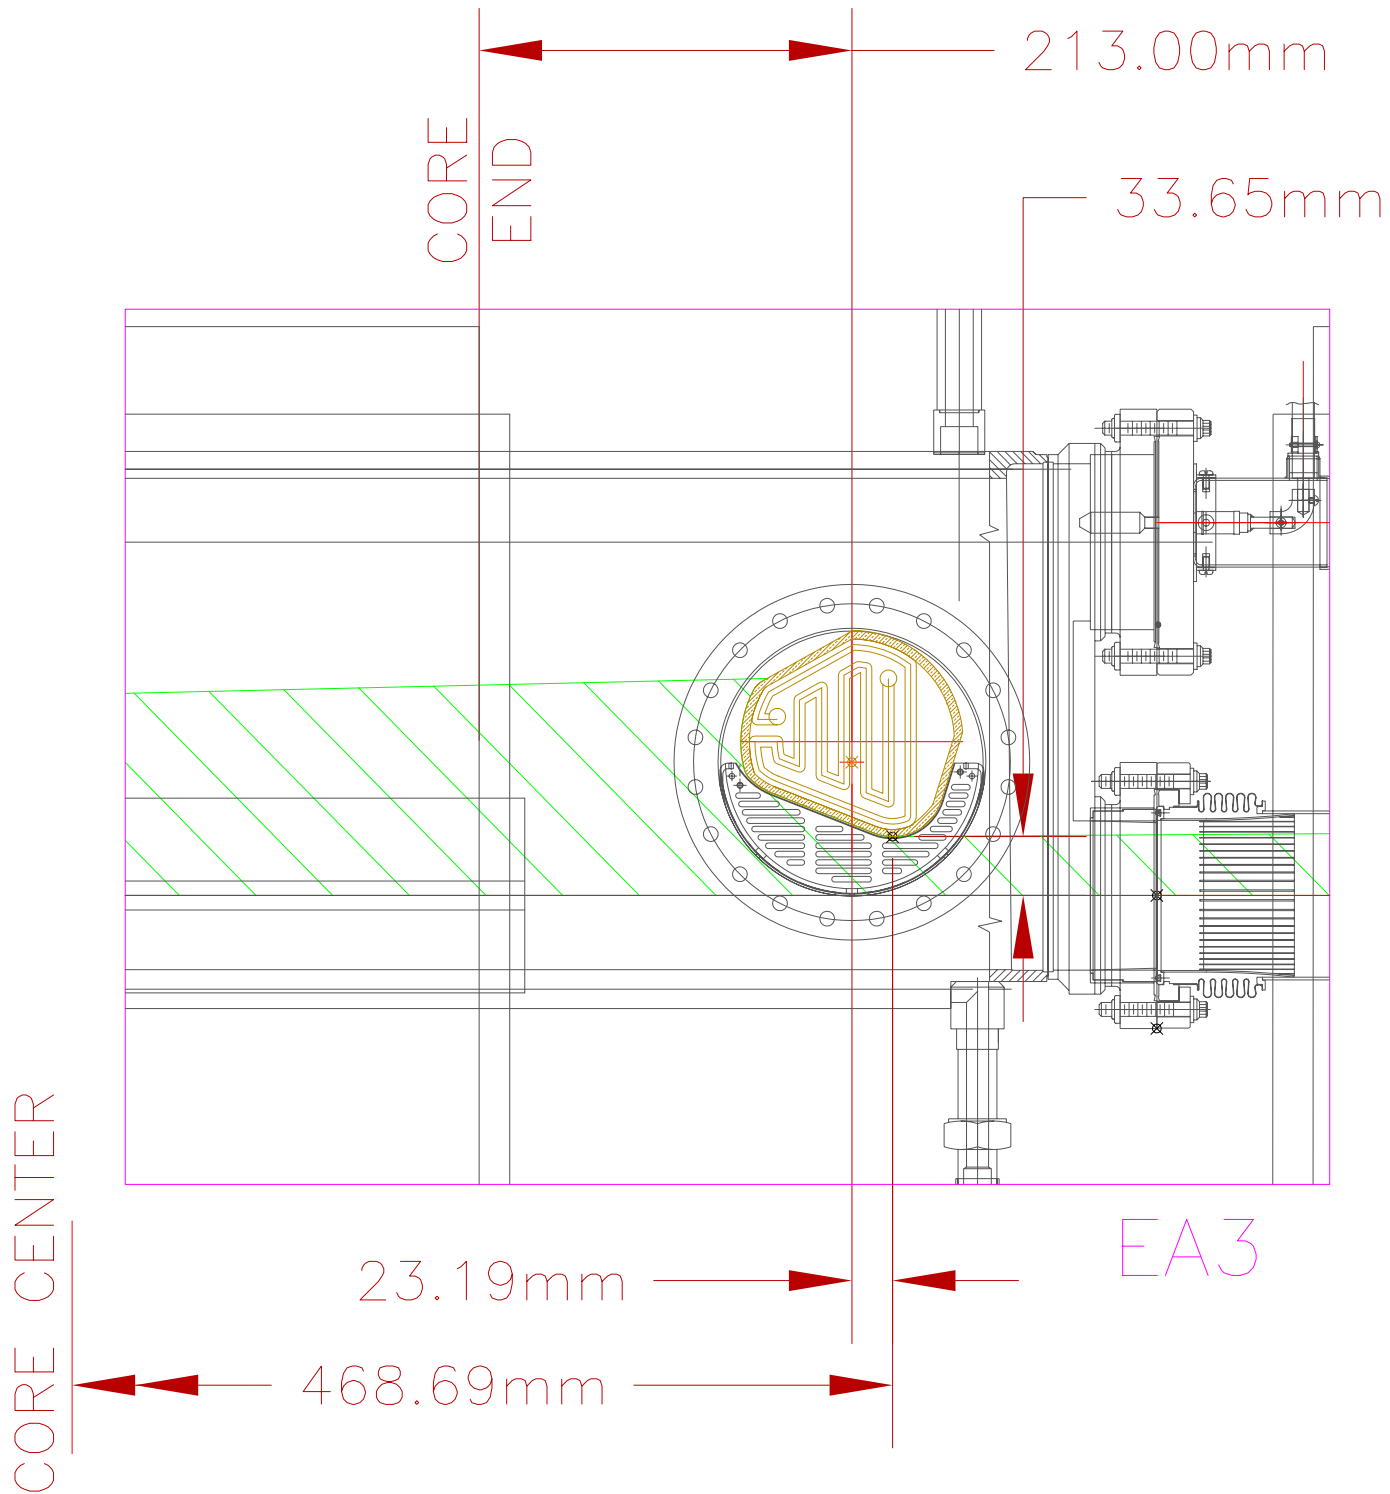

 SELECT HYPERLINK  
TO SHOW ENLARGEMENT

DISPLACED SECTOR-0  
ON-ORBIT BEAM  
310308-920016-01

130.00mm

CORE  
END

CORE  
CENTER

362.50mm

EA1

23.44mm

EFFECTIVE  
FIELD

765.00mm

18.87mm

24.01mm

.08r  
AM FAN

30.45mm

CORE CENTER

C2/W2

95.86mm

510.86mm

EFFECTIVE  
FIELD

865.00mm

22.15mm

25.94mm

.08r  
BM FAN

30.39mm

C4/W4

95.86mm

610.86mm

CORE CENTER