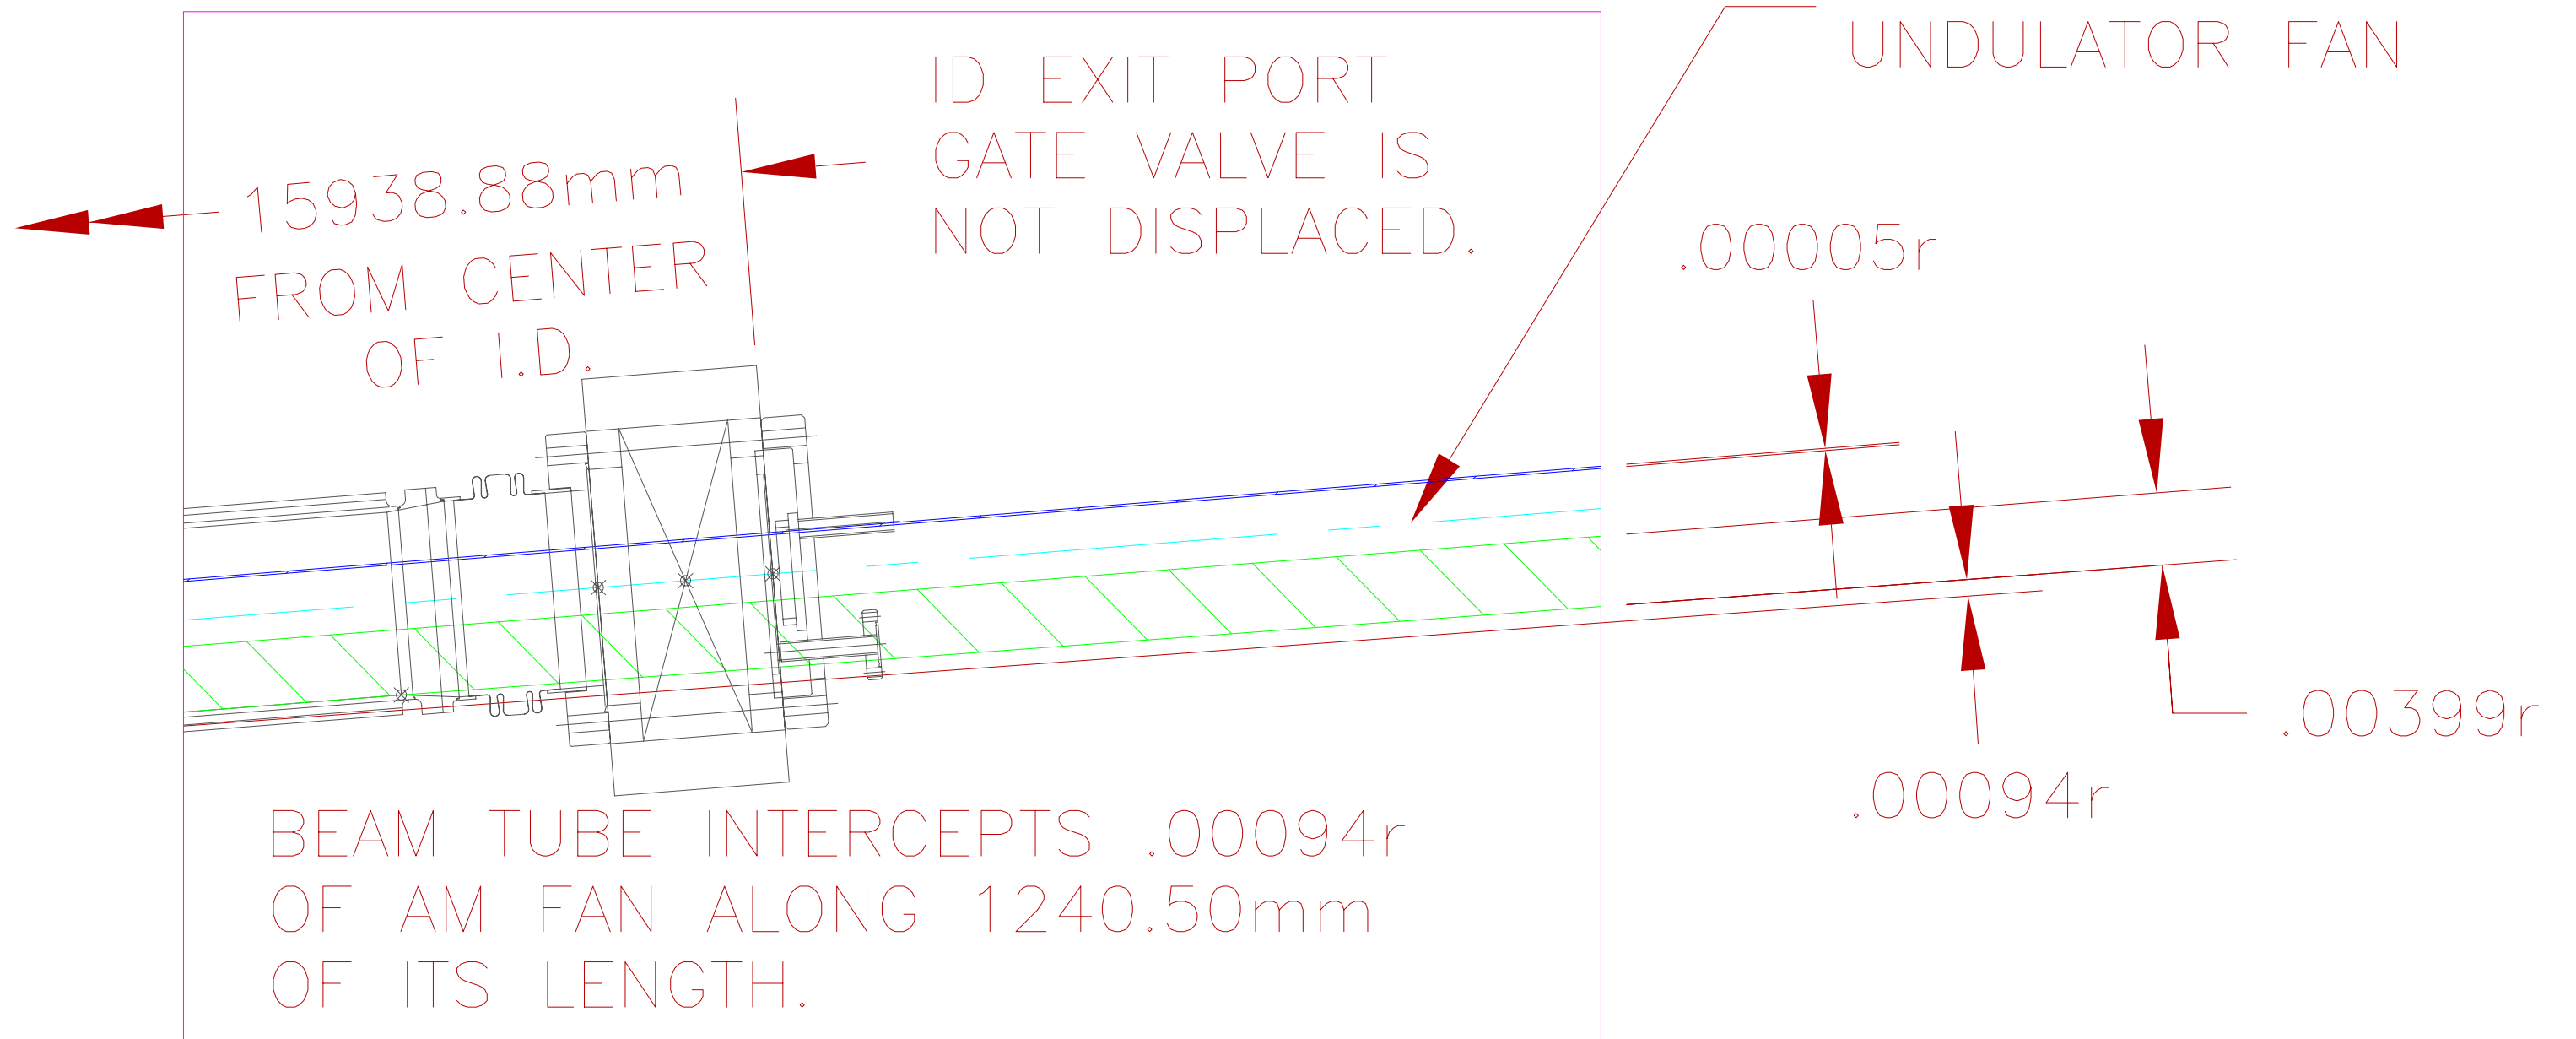

EFFECTIVE  
FIELD

765.00mm

18.87mm

24.01mm

.08r  
AM FAN

30.45mm

CORE CENTER

C2/W2

C4/W4

95.86mm

610.86mm

CORE CENTER

# ID EXIT PORT