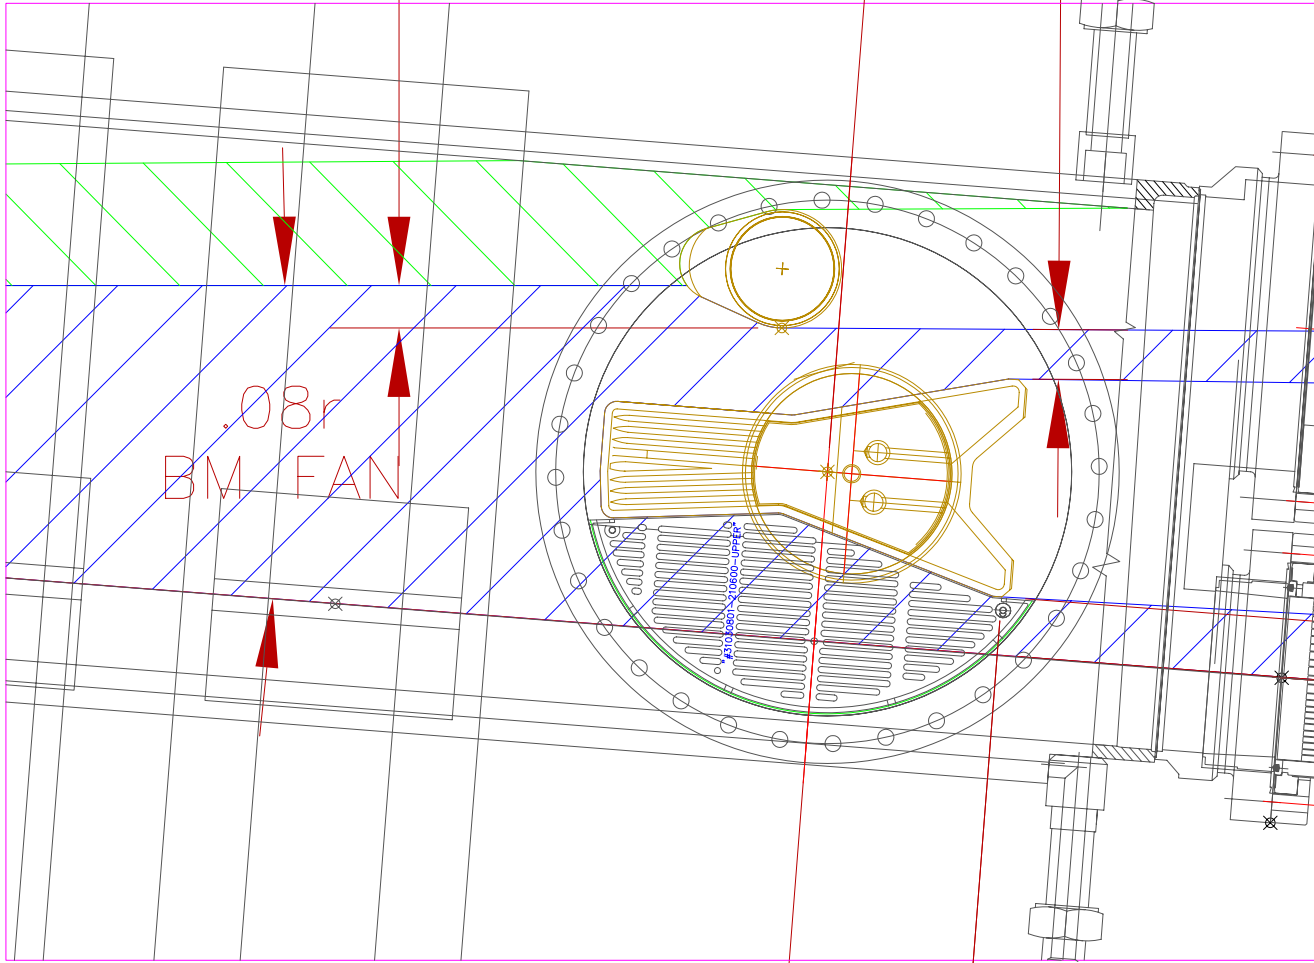

EFFECTIVE  
FIELD

765.00mm

18.87mm

24.01mm

.08r  
AM FAN

30.45mm

CORE CENTER

C2/W2

95.86mm

510.86mm

EFFECTIVE  
FIELD

865.00mm

22.15mm

25.94mm

.08r  
BM FAN

30.39mm

C4/W4

95.86mm

610.86mm

CORE CENTER

# ID EXIT PORT