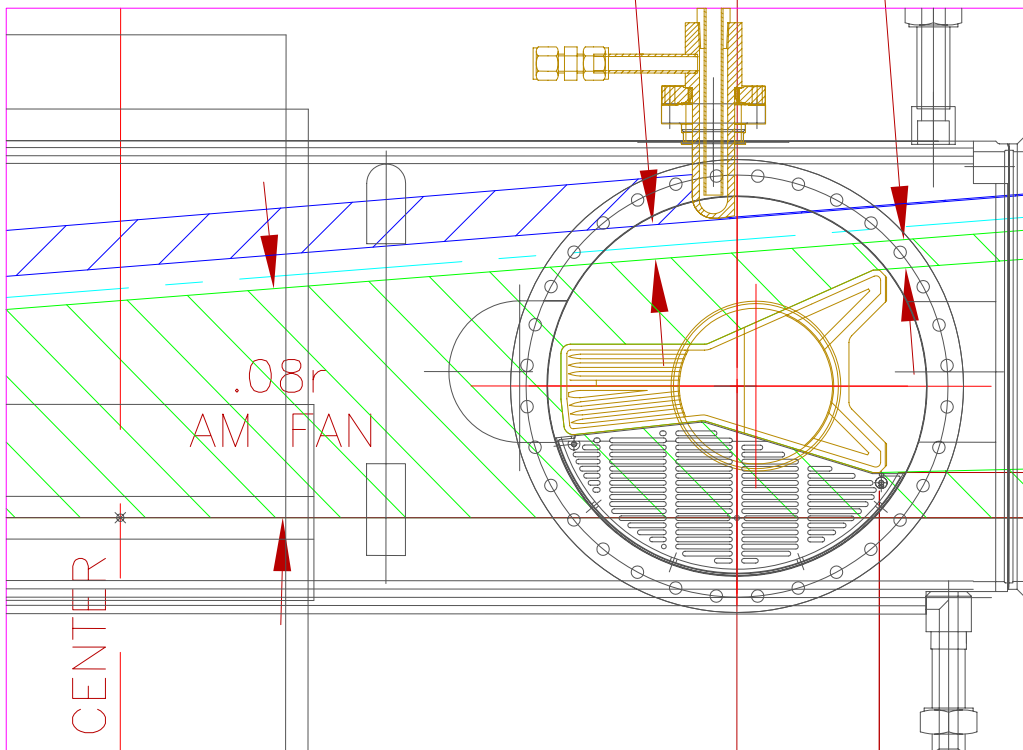

 SELECT HYPERLINK  
TO SHOW ENLARGEMENT

DISPLACED SECTOR-0  
ON-ORBIT BEAM  
310308-920016-01

130.00mm

CORE  
END

CORE  
CENTER

362.50mm

EA1

23.44mm

EFFECTIVE  
FIELD

765.00mm

18.87mm

24.01mm

.08r  
AM FAN

30.45mm

CORE CENTER

C2/W2

95.86mm

510.86mm

EFFECTIVE  
FIELD

865.00mm

22.15mm

25.94mm

.08r  
BM FAN

30.39mm

C4/W4

95.86mm

610.86mm

CORE CENTER